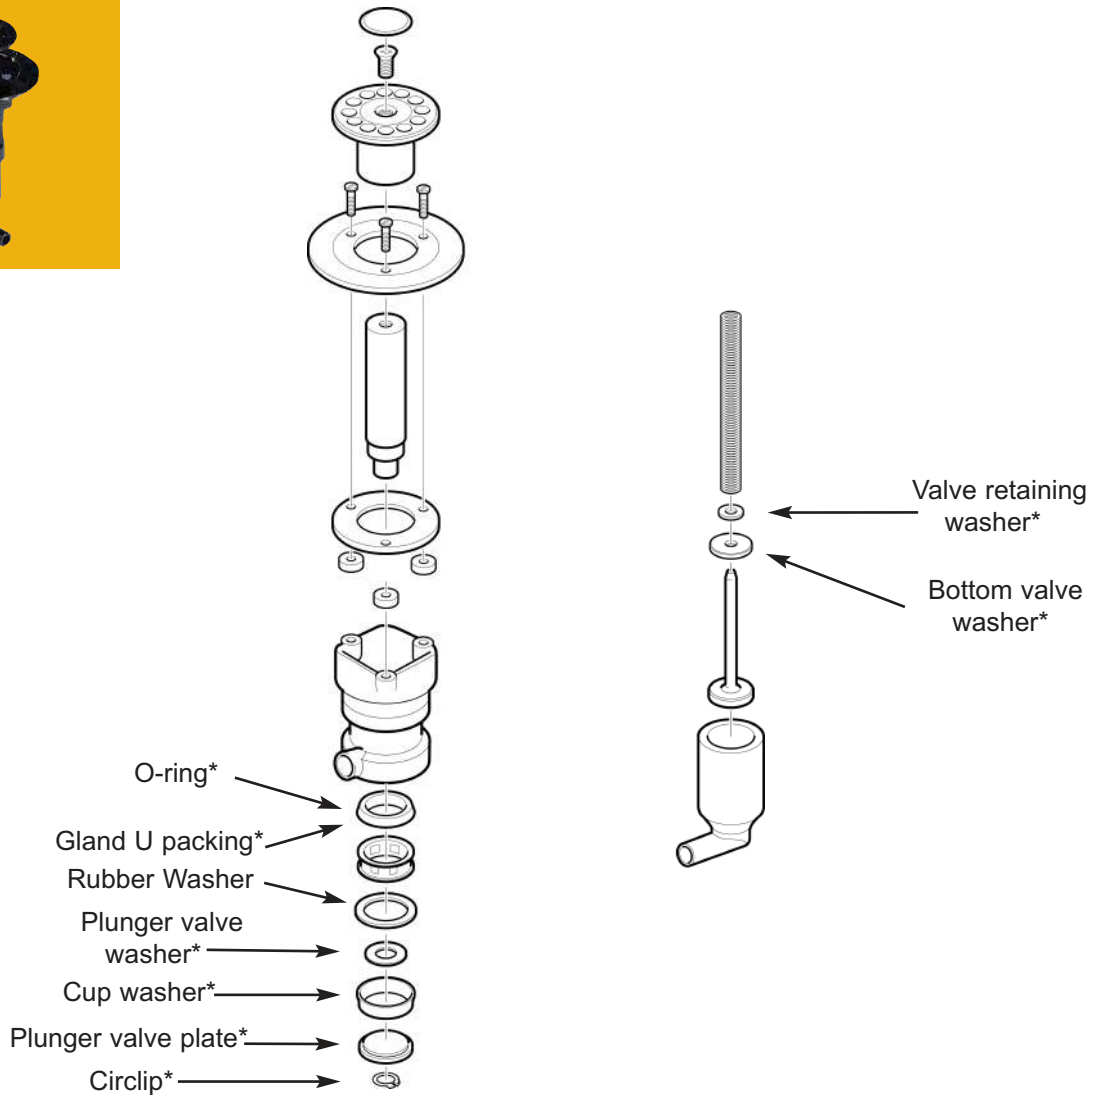

# Manual Galley Pump - Foot Operated

## Tiptoe Pump Mk 4

**Tiptoe Pump Mk 4 GP1309 - Self-Priming Fresh Water Pump. Introduced 1999.**

**Note\*** Contained in Service Kit AK1304

### Accessories

**WF1530 Silverised Carbon Water Filter (inline)**

### Service Kits

**AK1304 Service Kit with Complete Set of Serviceable Parts for Tiptoe Mk 3 or Mk 4**

Qty	Containing
1	Cup washer
1	Gland U packing
1	Bottom valve washer
1	Plunger valve washer
1	Plunger valve plate
1	Circlip
1	Valve retaining washer
1	O-ring
1	Rubber Washer